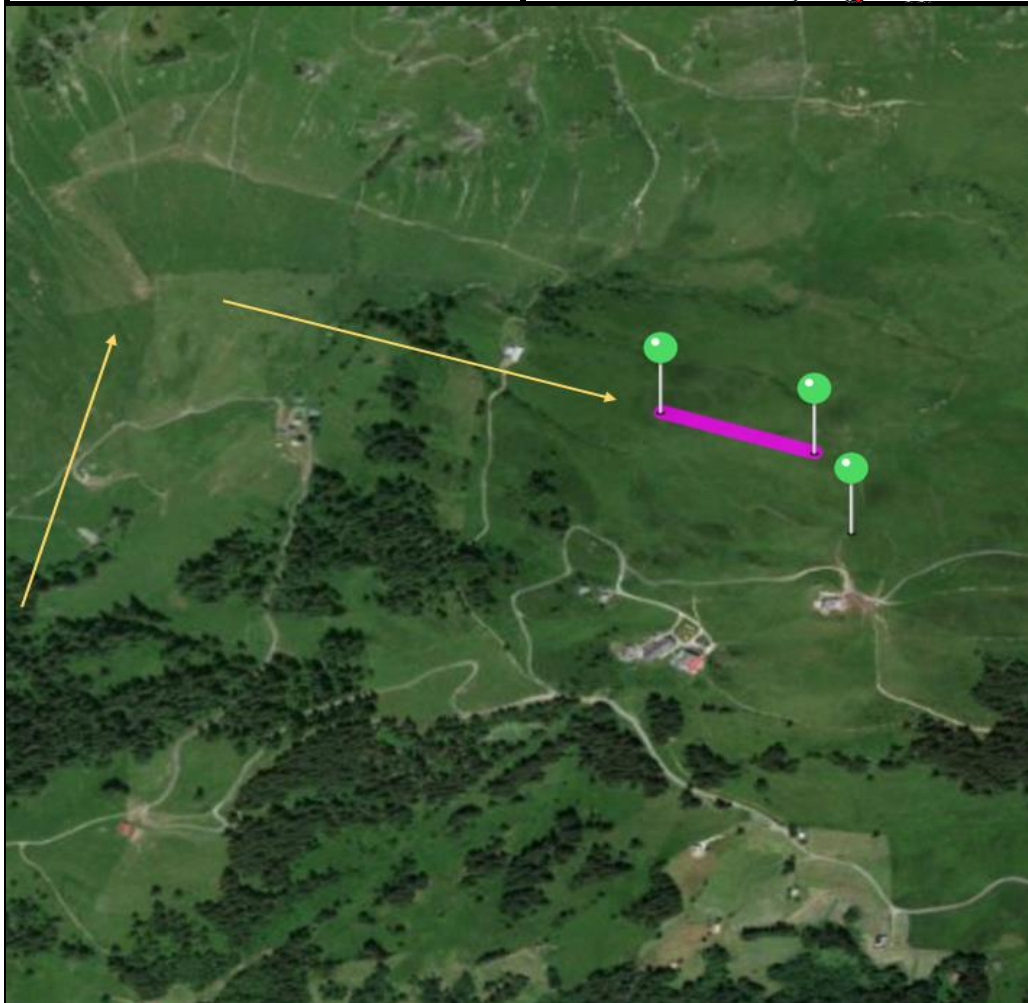

(AFIS)
Isenau INFO 130.700 (en,fr)

Elev 5750' /1'750 m
N 46°21'58"
E007°11'10"

RWY	LENGTH	WIDTH	SURFACE	LIGHT	FUEL
12 / 30	~250m	~20 m	SNOW	Nil	Nil

Remarks:
1. **PPR** compulsory +41 79 678 78 06
2. Pilots land at own risk.
3. Opr hours: 0900-1700 (no takeoff between 12:00 and 13:00)
4. **No international arrival !**

Last update 14 jan 2018

Blue: High Reco
Green : Low Reco
Yellow : Base and Final